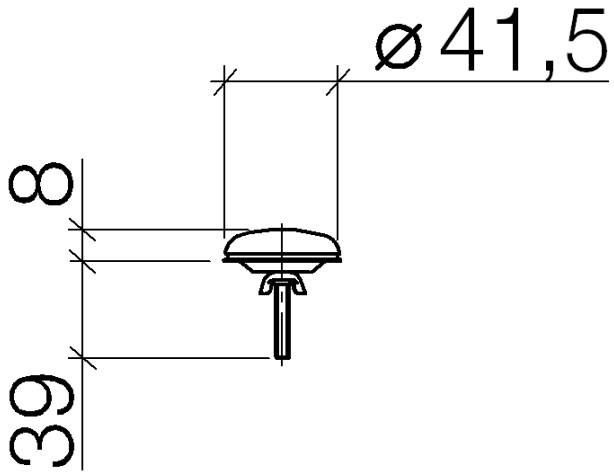

12 715 970

Fits: IMO, LULU, MADISON, MEM, TARA,
CL.1, LISSÉ, VAIA, META, CYO

	Brushed Bronze	12 715 970-42
	Chrome	12 715 970-00
	brushed chrome	12 715 970-04
	Brushed Platinum	12 715 970-06
	Platinum	12 715 970-08
	Durabross (23kt Gold)	12 715 970-09
	Dark Chrome	12 715 970-19
	Light Gold	12 715 970-26
	Brushed Light Gold	12 715 970-27
	Brushed Durabross (23kt Gold)	12 715 970-28
	Matte Black	12 715 970-33
	Brushed Champagne (22kt Gold)	12 715 970-46
	Champagne (22kt Gold)	12 715 970-47
	Brushed Chrome	12 715 970-93
	Brushed Dark Platinum	12 715 970-99

Cover for tap hole - Brushed Bronze

IMO

12 715 970

12 715 970

12 715 970

Parts for other
finishes can be found
here: [Chrome](#)